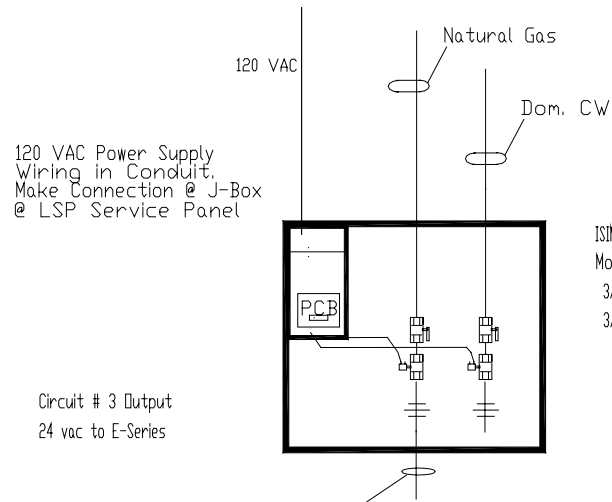

Laboratory Service Panel Wiring Diagram

120 VAC Power Supply
Wiring in Conduit,
Make Connection @ J-Box
@ LSP Service Panel

Circuit # 3 Output
24 vac to E-Series

Route nat. gas piping
& connect to gas turrets
@ Student Work Stations
(typical)

ISIMET LSP - SERVICE PANEL
Model # 1-2-(1-2)-3-2
3/4" N/G 24 VAC Solenoid
3/4" CW 24 VAC Solenoid

Remote Panic Button
Route 5-vdc GND wiring
to LSP Service Panel
make connection @ PCB terminal
per manufacturer's instructions.

E-Series Enclosure
Provide circuits per drawings

Field Install Control
wiring to Building
Automation &
Alarm System
(where shown)