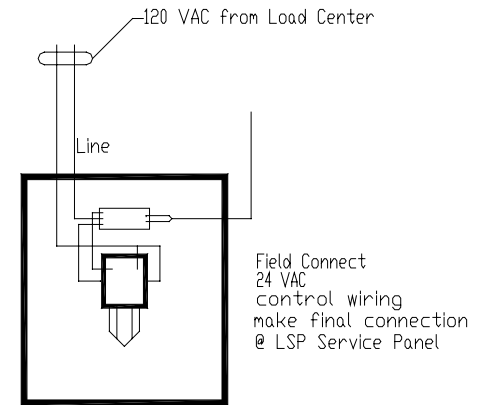

Laboratory Service Panel Wiring Diagram

120 VAC Power Supply
Wiring in Conduit,
Make Connection @ J-Box
@ LSP Service Panel

Circuit # 3 Output
24 vac to E-Series

Route nat. gas piping
& connect to gas turrets
@ Student Work Stations
(typical)

ISIMET LSP - SERVICE PANEL
Model # 1-2-(1-2)-3-2
3/4" N/G 24 VAC Solenoid
3/4" CW 24 VAC Solenoid

Remote Panic Button
Route 5-vdc GND wiring
to LSP Service Panel
make connection @ PCB terminal
per manufacturer's instructions.

E-Series Enclosure
Provide circuits per drawings

Field Install Control
wiring to Building
Automation &
Alarm System
(where shown)