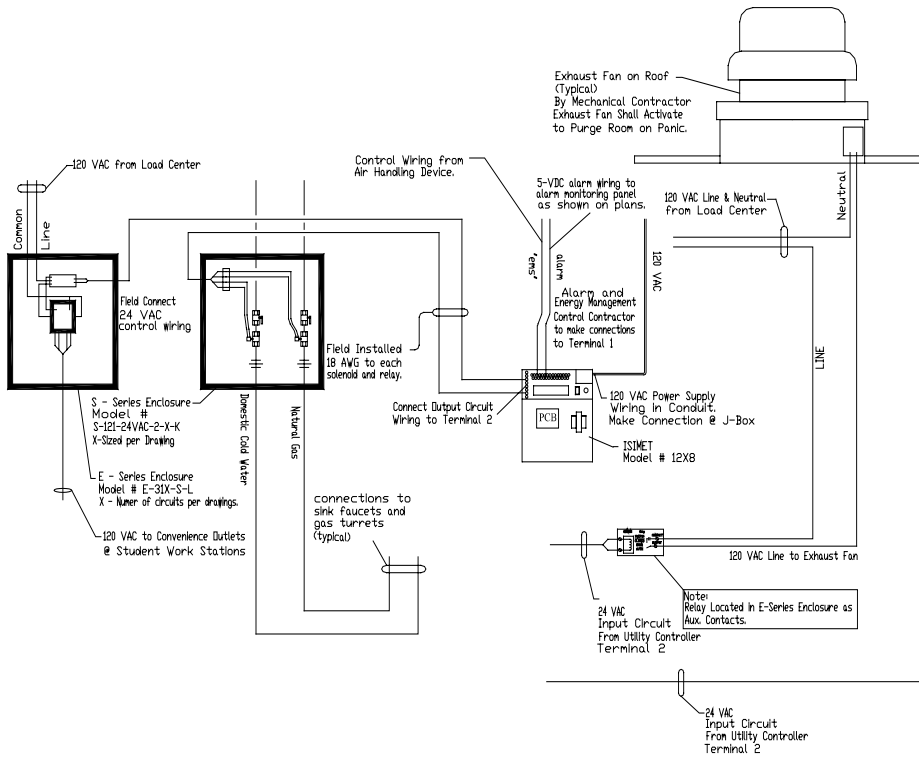

UTC-LA 12X8-2 Solenoid

Note:
ALL WIRING BY
ELECTRICAL CONTRACTOR
AND AS SPECIFIED